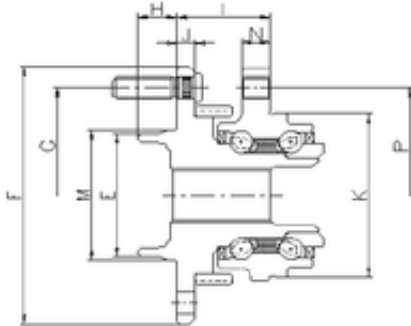

NTN DRIVESHAFT ANDERIU, INC.

ILJIN IJ143011 angular contact ball bearings

Bearing No. IJ143011

P	103 mm
I	40,75 mm
E	65,91 mm
F	136 mm
G	114,3 mm
H	17 mm
J	9 mm
K	79,95 mm
M	67,95 mm
N	12,5 mm
1	Wheel Bearing

IJ143011 Bearing 2D drawings and 3D CAD models