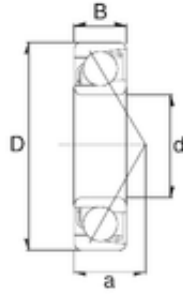

NTN DRIVESHAFT ANDERLU, INC.

45 mm x 100 mm x 25 mm ZEN 7309B angular contact ball bearings

Bearing No. 7309B

Size	45x100x25 mm
Bore Diameter	45 mm
Outer Diameter	100 mm
Width	25 mm
d	45 mm
D	100 mm
B	25 mm
C	25 mm
Weight	0,81 Kg
Basic dynamic load rating (C)	60,5 kN
Basic static load rating (C0)	38,8 kN
(Grease) Lubrication Speed	6100 r/min

7309B Bearing 2D drawings and 3D CAD models