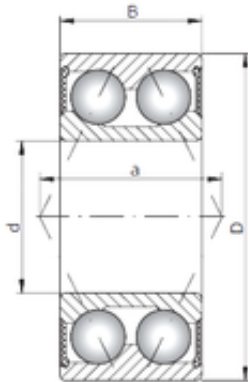

NTN DRIVESHAFT ANDERLU, INC.

ISO 3212-2RS angular contact ball bearings

Bearing No. 3212-2RS

Size	60x110x36.5 mm
Bore Diameter	60 mm
Outer Diameter	110 mm
Width	36,5 mm
d	60 mm
D	110 mm
B1	36,5 mm
C	36,5 mm
a	52,2 mm

3212-2RS Bearing 2D drawings and 3D CAD models