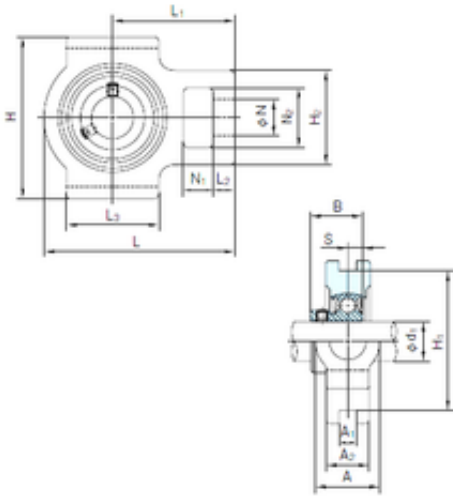

NTN DRIVESHAFT ANDERIU, INC.

NACHI BT207 bearing units

Bearing No. BT207

Bore Diameter	35 mm
d	35 mm
L2	13 mm
L3	64 mm
A	37 mm
A1	12 mm
B	32.9 mm
H	102 mm
H1	89 mm
H2	64 mm
L	129 mm
L1	78 mm
N	22 mm
N1	16 mm
S	8.5 mm
A2	30 mm
N2	37 mm

BT207 Bearing 2D drawings and 3D CAD models