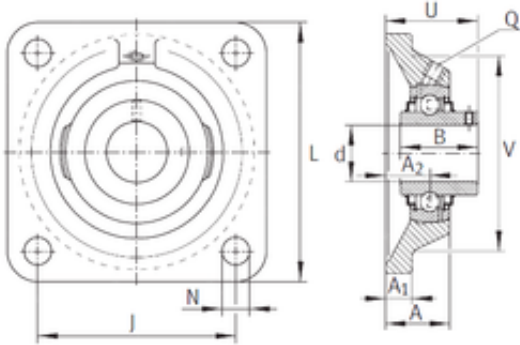

## INA RCJY7/8 bearing units

Bearing No. RCJY7/8

RCJY7/8 Bearing 2D drawings and 3D CAD models

Bore Diameter	22,225 mm
d	22,225 mm
V	80,01 mm
U	38,811 mm
Thread (Q)	1/8 NPT
A	30,505 mm
A1	13,005 mm
B	34,112 mm
J	70,002 mm
L	95,504 mm
N	11,506 mm
A2	18,999 mm
Category	Bearings
Inventory	0.0
Manufacturer Name	SCHAEFFLER GROUP
Minimum Buy Quantity	N/A
Weight / US pound	0
Product Group	M06110