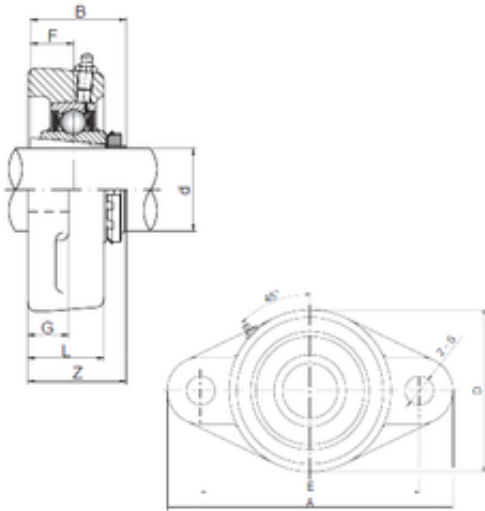

NTN DRIVESHAFT ANDERIU, INC.

60 mm x 155 mm x 65 mm ISO UKFL213 bearing units

Bearing No. UKFL213

Bore Diameter	60 mm
Width	65 mm
d	60 mm
Z	64 mm
A	258 mm
B	65 mm
D	155 mm
E	210 mm
F	30 mm
G	22 mm
L	50 mm
S	23 mm
Bolt (G)	M20

UKFL213 Bearing 2D drawings and 3D CAD models