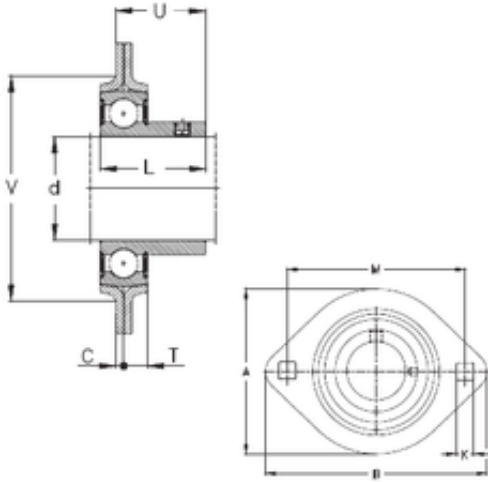

NTN DRIVESHAFT ANDERIU, INC.

NKE RATY35 bearing units

Bearing No. RATY35

Bore Diameter	35 mm
d	35 mm
V	81 mm
U	28 mm
A	93,7 mm
B	123 mm
C	2,5 mm
K	10,5 mm
L	35 mm
M	100 mm
T	10,5 mm

RATY35 Bearing 2D drawings and 3D CAD models