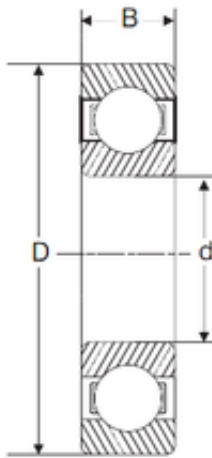

## NTN DRIVESHAFT ANDERLU, INC.

180 mm x 225 mm x 22 mm SIGMA 61836M  
deep groove ball bearings

Bearing No. 61836M

Size	180x225x22 mm
Bore Diameter	180 mm
Outer Diameter	225 mm
Width	22 mm
d	180 mm
D	225 mm
B	22 mm
C	22 mm

61836M Bearing 2D drawings and 3D CAD models